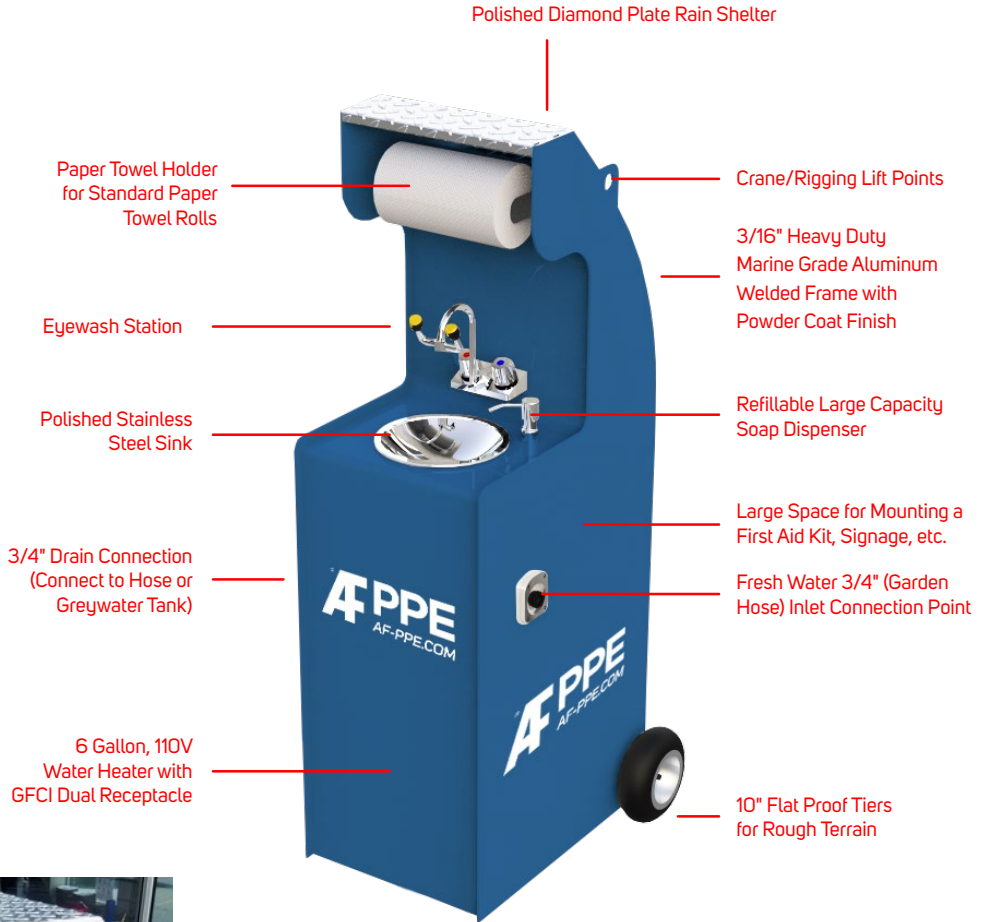

MOBILE WASH STATION

COLD WATER OPTION

Providing **Safety** to **Every Industry, Every Scenario.**

AF-PPE Ambient Mobile Wash Station

Not in Stock - Made to Order

- 3/4" supply connection –connect to standard garden hose
- 5-gallon freshwater reserve & discharge tank
- 3/16" heavy duty marine grade aluminum
- Paper towel holder with weather guard
- Soap dispenser
- 3/4" gray water discharge connection
- Lifting eyes
- 10" flat proof tires
- HD lift handle
- Size: (WxDxH)16.5x24x59
- Weight: 180lbs
- 1 year parts warranty only

Part No.	Description	\$ / EACH
18MSCW	AF-PPE Cold Water Ambient Mobile Wash Station	\$2,183.00

CUSTOMIZATION: Available for additional fees.

SHIPPING: Flat Rate Drop Shipping of \$395.00 to any location within United States of America.

MOBILE WASH STATION

HOT WATER OPTION

Providing **Safety** to **Every Industry, Every Scenario.**

AF-PPE Hot Water Mobile Wash Station

Not in Stock - Made to Order

- 3/4" supply connection – connect to standard garden hose
- 3/16" heavy duty marine grade aluminum
- Paper towel holder with weather guard
- Soap dispenser
- 6-gallon on board hot water tank (110V)
- Onboard GFCI Outlet
- 5-gallon gray water discharge tank
- 3/4" gray water discharge connection
- Lifting eyes
- 10" flat proof tires
- HD lift handle
- Size: (WxDxH)16.5x24x59
- Weight: 180lbs
- 1 year parts warranty only

Part No.	Description	\$ / EACH
18MSHW	AF-PPE Hot Water Mobile Wash Station	\$3350.00

CUSTOMIZATION: Available for additional fees.

SHIPPING: Flat Rate Drop Shipping of \$395.00 to any location within United States of America.