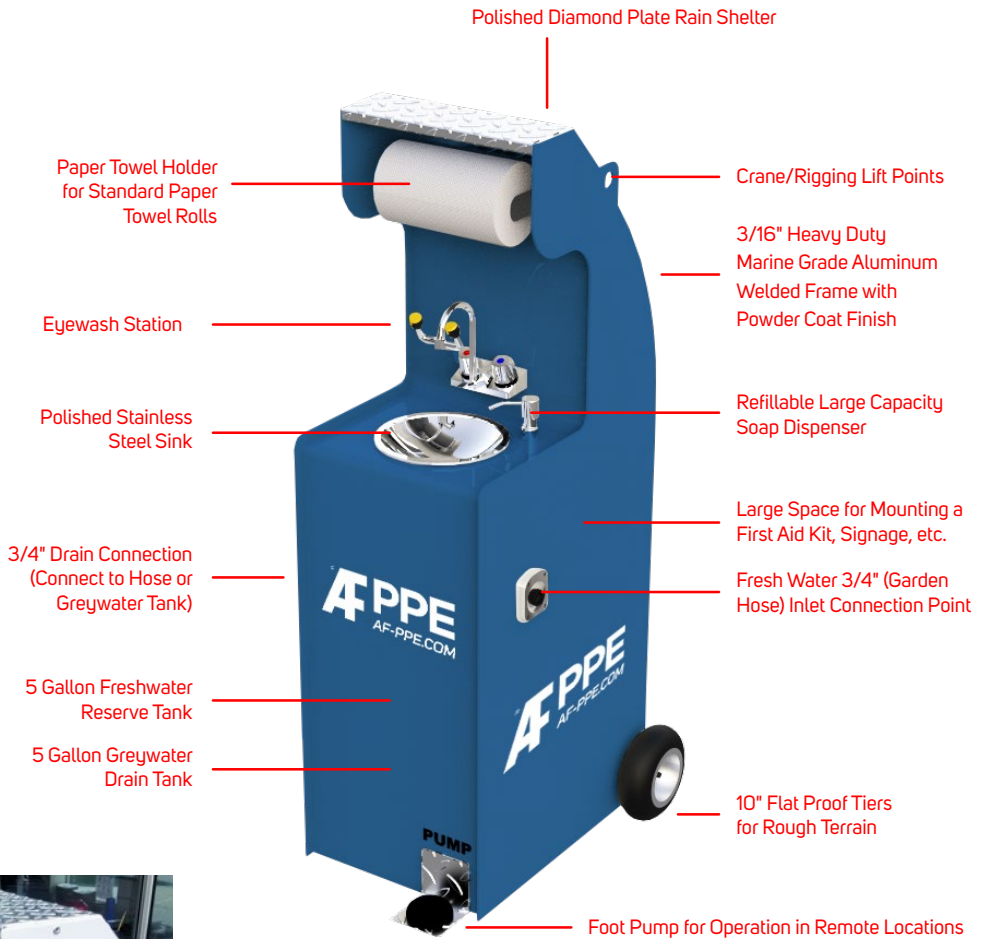

MOBILE WASH STATION

COLD WATER OPTION

Providing **Safety** to **Every Industry, Every Scenario.**

AF-PPE Ambient Mobile Wash Station

Not in Stock - Made to Order

- 3/4" supply connection –connect to standard garden hose
- 5-gallon freshwater reserve & discharge tank
- 3/16" heavy duty marine grade aluminum
- Paper towel holder with weather guard
- Soap dispenser
- 3/4" gray water discharge connection
- Lifting eyes
- 10" flat proof tires
- HD lift handle
- Size: (WxDxH)16.5x24x59
- Weight: 180lbs
- 1 year parts warranty only

Part No.	Description	\$ / EACH
18MSCW	AF-PPE Cold Water Ambient Mobile Wash Station	\$2,183.00

CUSTOMIZATION: Available for additional fees.

SHIPPING: Flat Rate Drop Shipping of \$395.00 to any location within United States of America.

MOBILE WASH STATION

HOT WATER OPTION

Providing **Safety** to **Every Industry, Every Scenario.**

AF-PPE Hot Water Mobile Wash Station

Not in Stock - Made to Order

- 3/4" supply connection – connect to standard garden hose
- 3/16" heavy duty marine grade aluminum
- Paper towel holder with weather guard
- Soap dispenser
- 6-gallon on board hot water tank (110V)
- Onboard GFCI Outlet
- 5-gallon gray water discharge tank
- 3/4" gray water discharge connection
- Lifting eyes
- 10" flat proof tires
- HD lift handle
- Size: (WxDxH)16.5x24x59
- Weight: 180lbs
- 1 year parts warranty only

Part No.	Description	\$ / EACH
18MSHW	AF-PPE Hot Water Mobile Wash Station	\$3350.00

CUSTOMIZATION: Available for additional fees.

SHIPPING: Flat Rate Drop Shipping of \$395.00 to any location within United States of America.