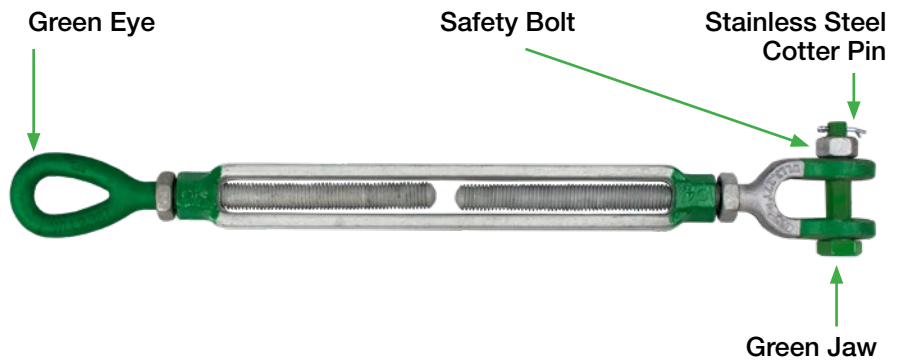

TURNBUCKLES

POLAR VS. STANDARD

FOR ALL THINGS FASTENING.

Customer Service 1 888 859 6060
salescle@allfasteners.com

ARE YOUR CONTRACTORS USING THE CORRECT TURNBUCKLE?

Check the comparisons below to ensure the right product is being used for the right applications.

Jaw & Eye TurnBuckle - POLAR

Drop forged alloy steel, Grade 8,
quenched and tempered

AF Part No.	Size
6VB-SSGPPOGO1918	3/4 x 18
6VB-SSGPPOGO2218	7/8 x 18
6VB-SSGPPOGO2518	1 x 18
6VB-SSGPPOGO3218	1-1/4 x 18
6VB-SSGPPOGO3818	1-1/2 x 18

Jaw & Eye Turnbuckle - STANDARD

Drop forged high tensile steel
SAE 1035 or 1045

AF Part No.	Size
6VB-SSGPGO1006	3/8 x 6
6VB-SSGPGO1612	5/8 x 12
6VB-SSGPGO1912	3/4 x 12
6VB-SSGPGO1918	3/4 x 18
6VB-SSGPGO2212	7/8 x 12
6VB-SSGPGO2218	7/8 x 18
6VB-SSGPGO2518	1 x 18
6VB-SSGPGO2524	1 x 24
6VB-SSGPGO3224	1-1/4 x 24
6VB-SSGPGO3824	1-1/2 x 24